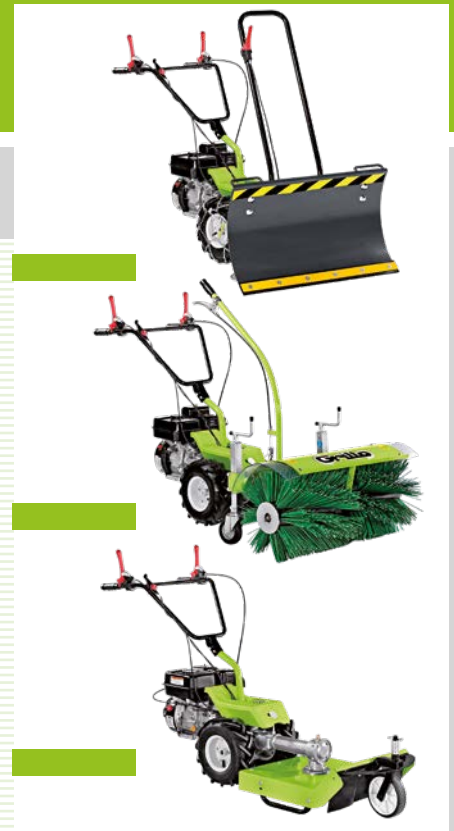

Grillo

AGRIGARDEN MACHINES

GF 1

										
GF 1	G 200 FA Loncin	HP 5.5 - kW 4.1	196/1	3 (3.2) L (US qts)		13x5.00-6	2,20 km/h (1.4 mph)	-	86-96cm (34-38 in)	70 (154) kg (lb)

GF 2

		HP-kW		 L (US qts)						 kg (lb)
GF 2	G 200 FA Loncin	HP 5.5 - kW 4.1	196/1				 4.00-8	 4.00-8	110-117 cm (43-46 in)	98 (216)
	GX 200 Honda	HP 5.5 - kW 4.1	196/1				 1,0 km/h (0.6 mph)  2,0 km/h (1.2 mph)  3,0 km/h (1.9 mph)	 1,0 km/h (0.6 mph)  2,0 km/h (1.2 mph)  3,0 km/h (1.9 mph)		96 (212)

GF 3 - GF 3DF

GF 3DF

		HP-kW	CC 	 L (US qts)							
GF 3	G 300 FA Loncin	HP 9.3 - kW 6.8	302/1	 6,1 (6.4)		-	-	 4.00-8	 4.00-8	110-117 127-132-137 cm (43-46-50-52-54 in)	105 (231)
	GX 270 Honda	HP 8.4 - kW 6.3	270/1	 5.3 (5.6)		-	-	 I 1,0 km/h (0.6 mph)	 I 1,0 km/h (0.6 mph)		103 (227)
	KD15 350 Kohler	HP 7.5 - kW 5.5	349/1	 4,3 (4.5)		-	-	 II 2,0 km/h (1.2 mph)	 II 2,0 km/h (1.2 mph)		115 (254)
GF 3DF	G 300 FA Loncin	HP 9.3 - kW 6.8	302/1	 6,1 (6.4)				 I 1,0 km/h (0.6 mph)	 I 1,0 km/h (0.6 mph)	110-117 127-132-137 cm (43-46-50-52-54 in)	112 (245)
	GX 270 Honda	HP 8.4 - kW 6.3	270/1	 5.3 (5.6)				 II 2,0 km/h (1.2 mph)	 II 2,0 km/h (1.2 mph)		110 (243)
	KD15 350 Kohler	HP 7.5 - kW 5.5	349/1	 4,3 (4.5)				 III 3,0 km/h (1.9 mph)	 III 3,0 km/h (1.9 mph)		122 (269)